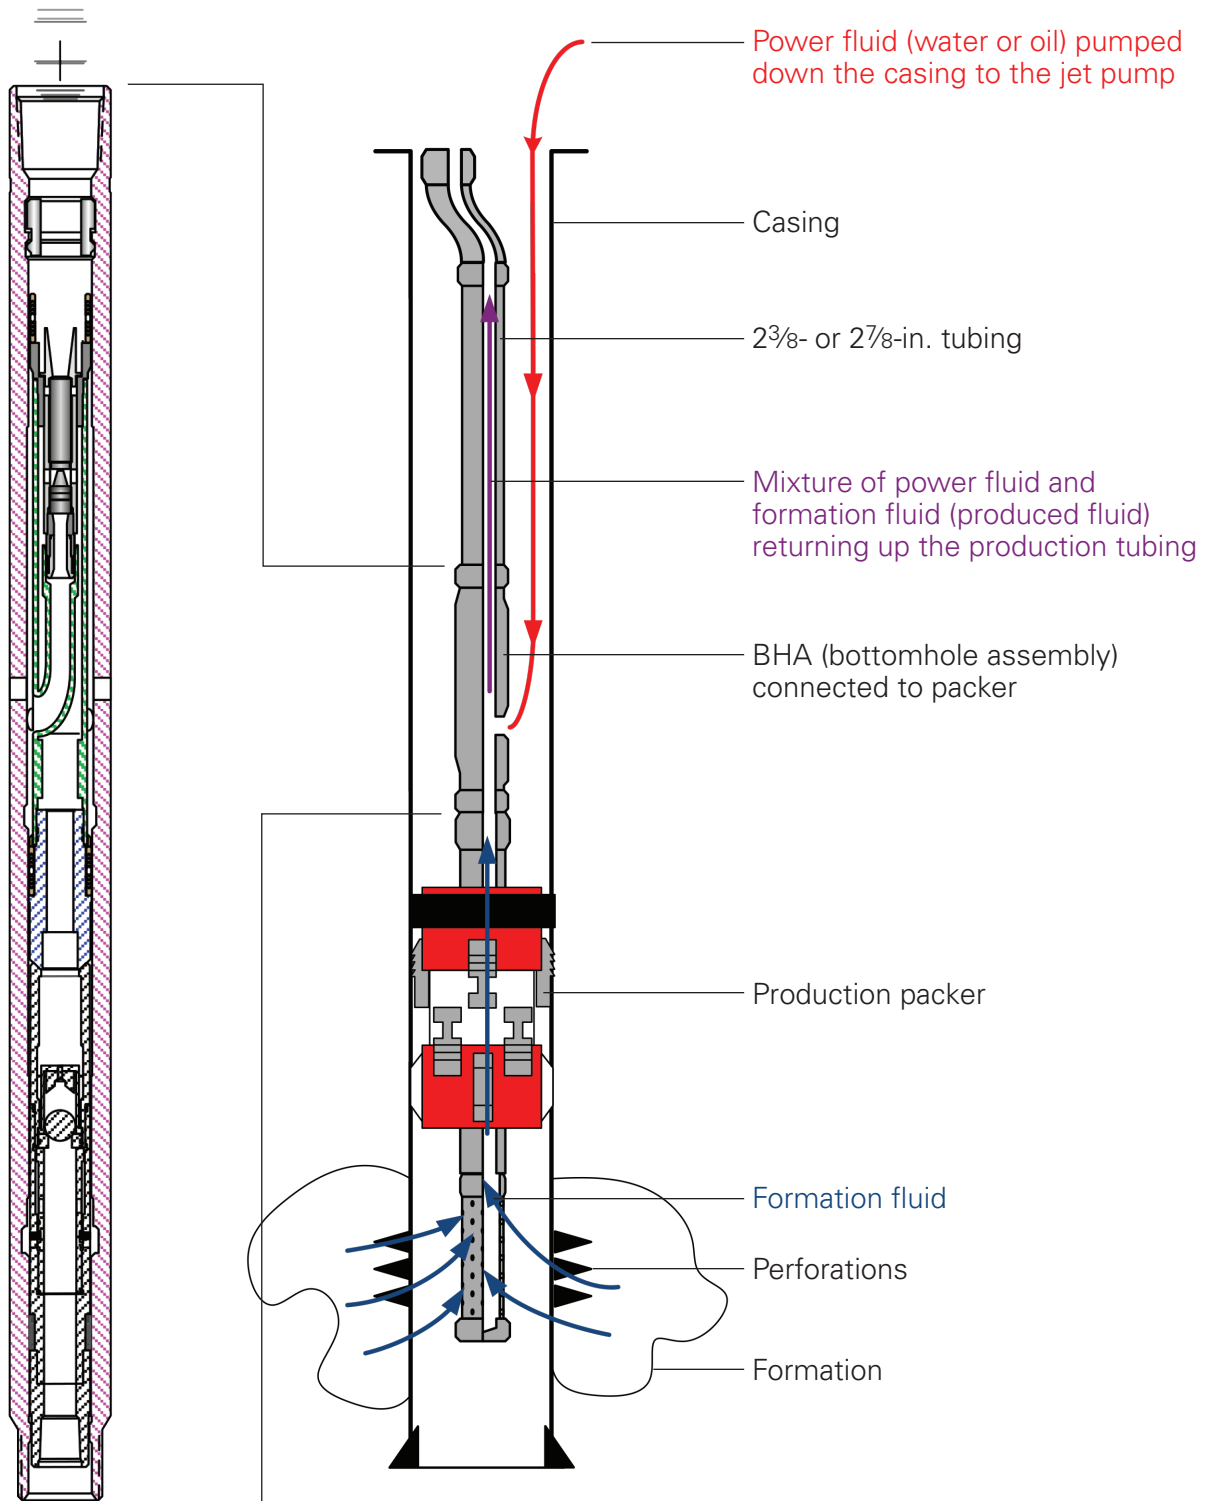

Reverse Circulation Jet Pump

2.5-in.
SELECT-JET
reverse flow

Flex Flow is a mark of GR Energy Services.